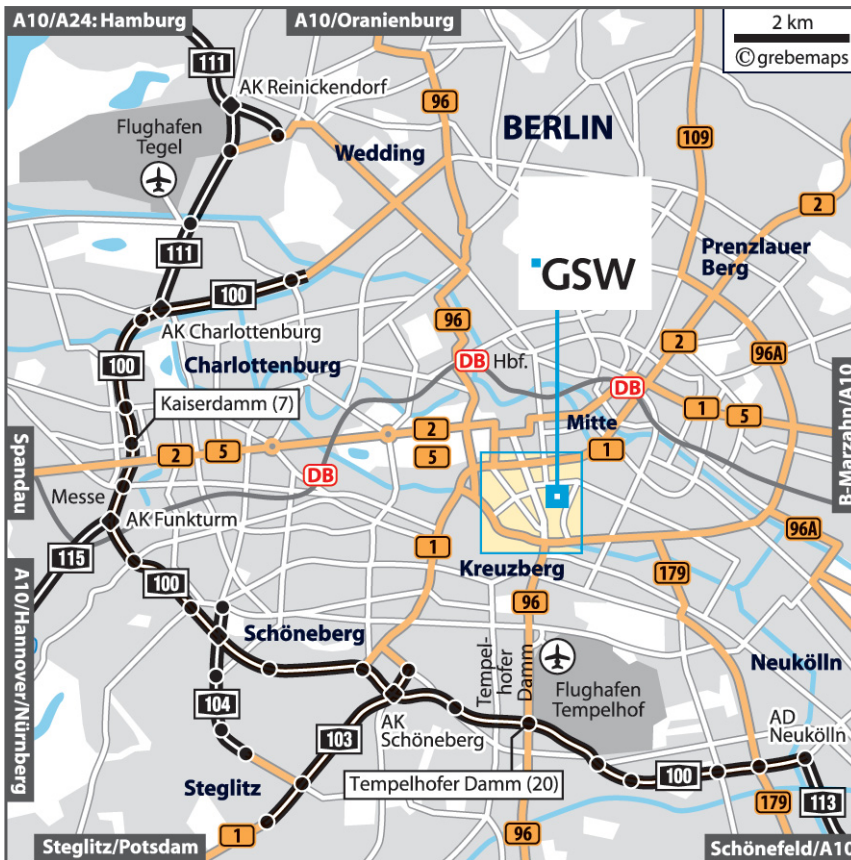

How to find us in Berlin ...