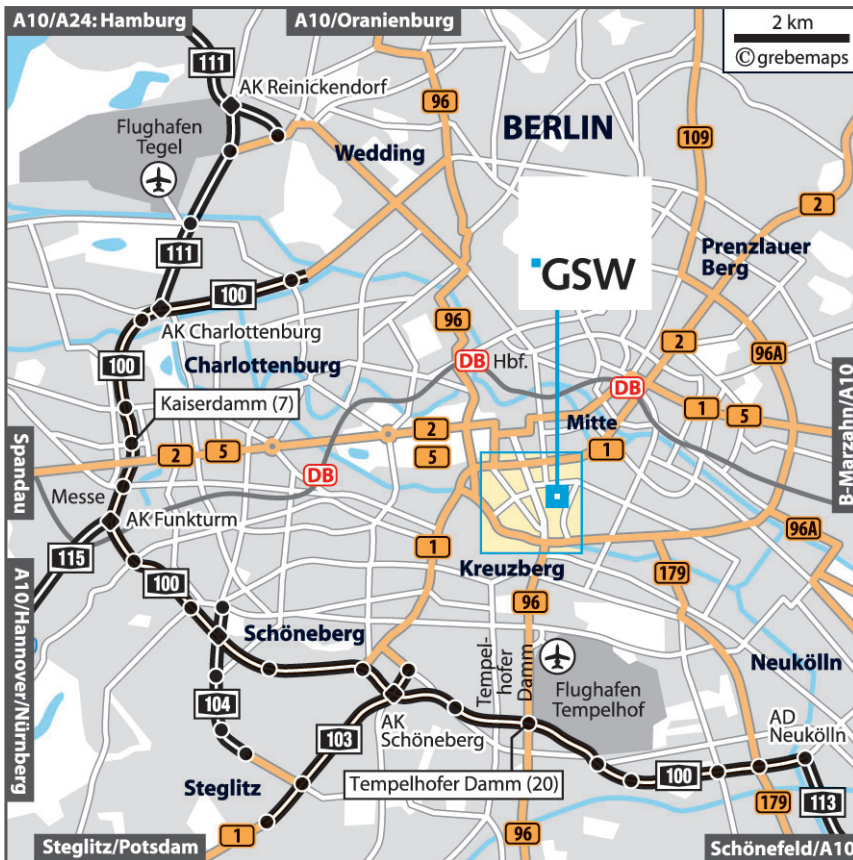

How to find us in Berlin ...